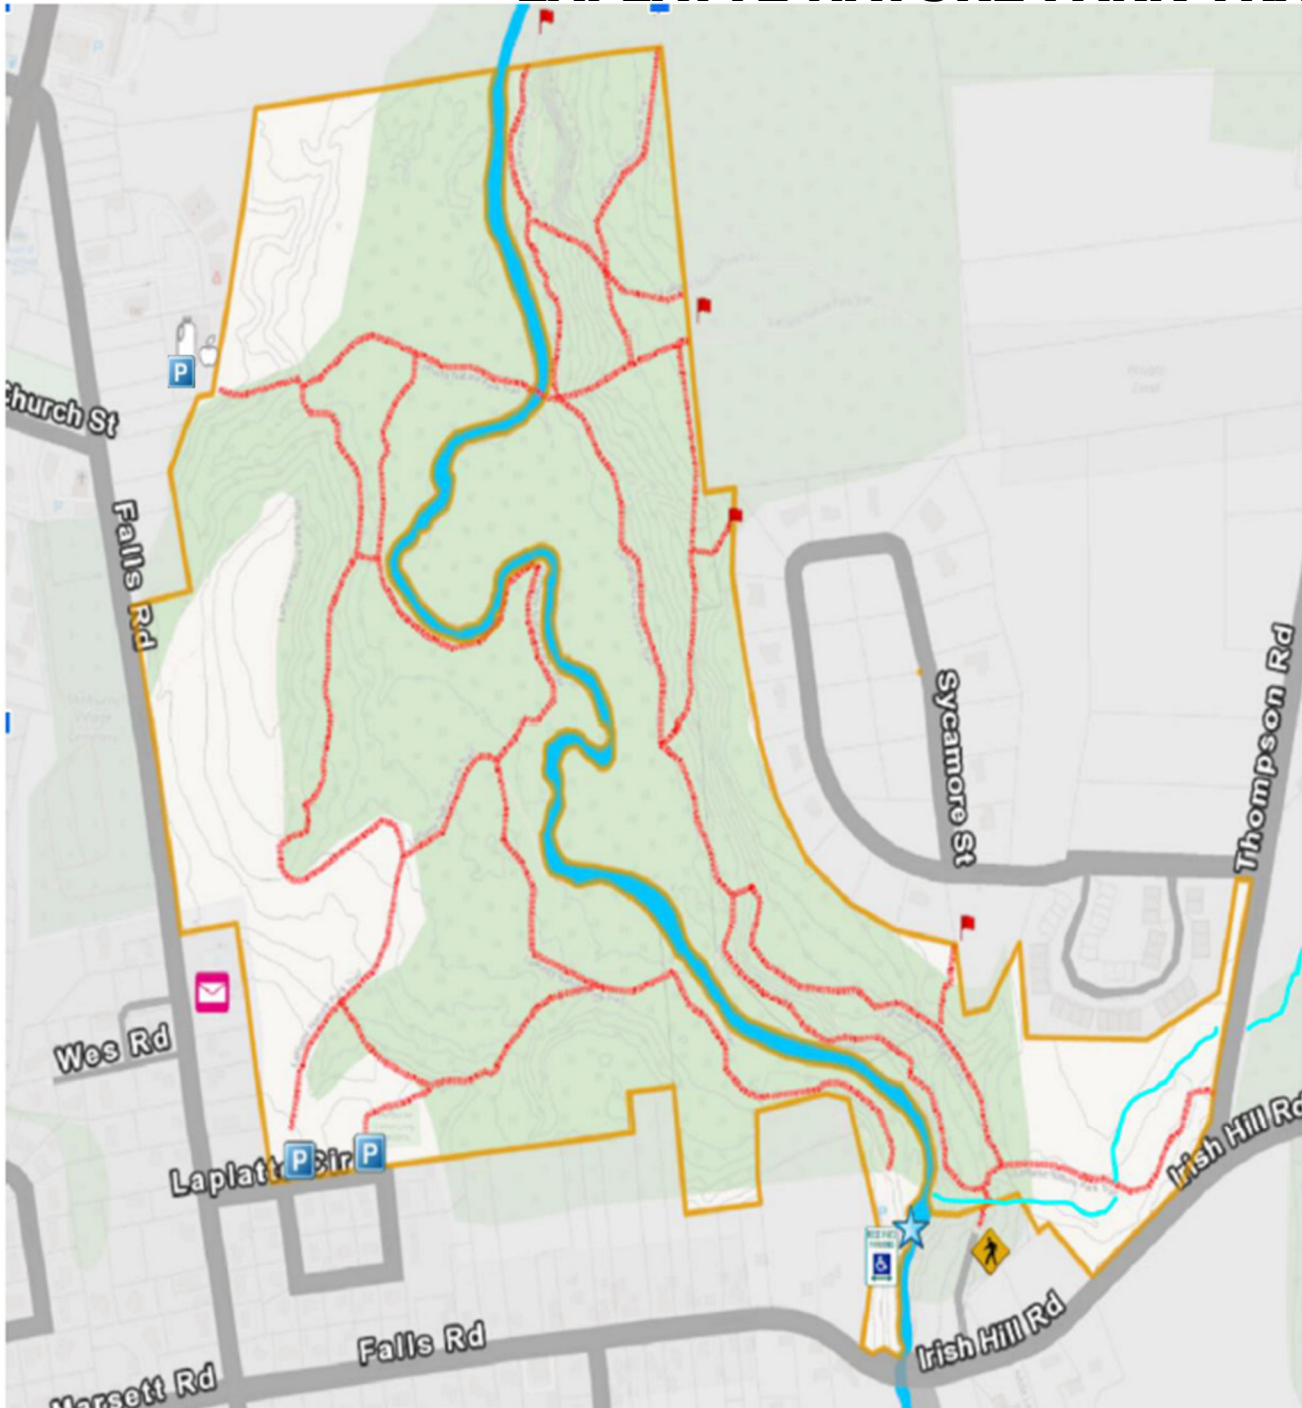

LAPLATTE NATURE PARK TRAILS

North

Map Key

Post Office

Parking

Hiking trails

Laplatte River

Trail extends onto Private property

Handicapped Access

Falls Overlook

Updated Feb. 2023